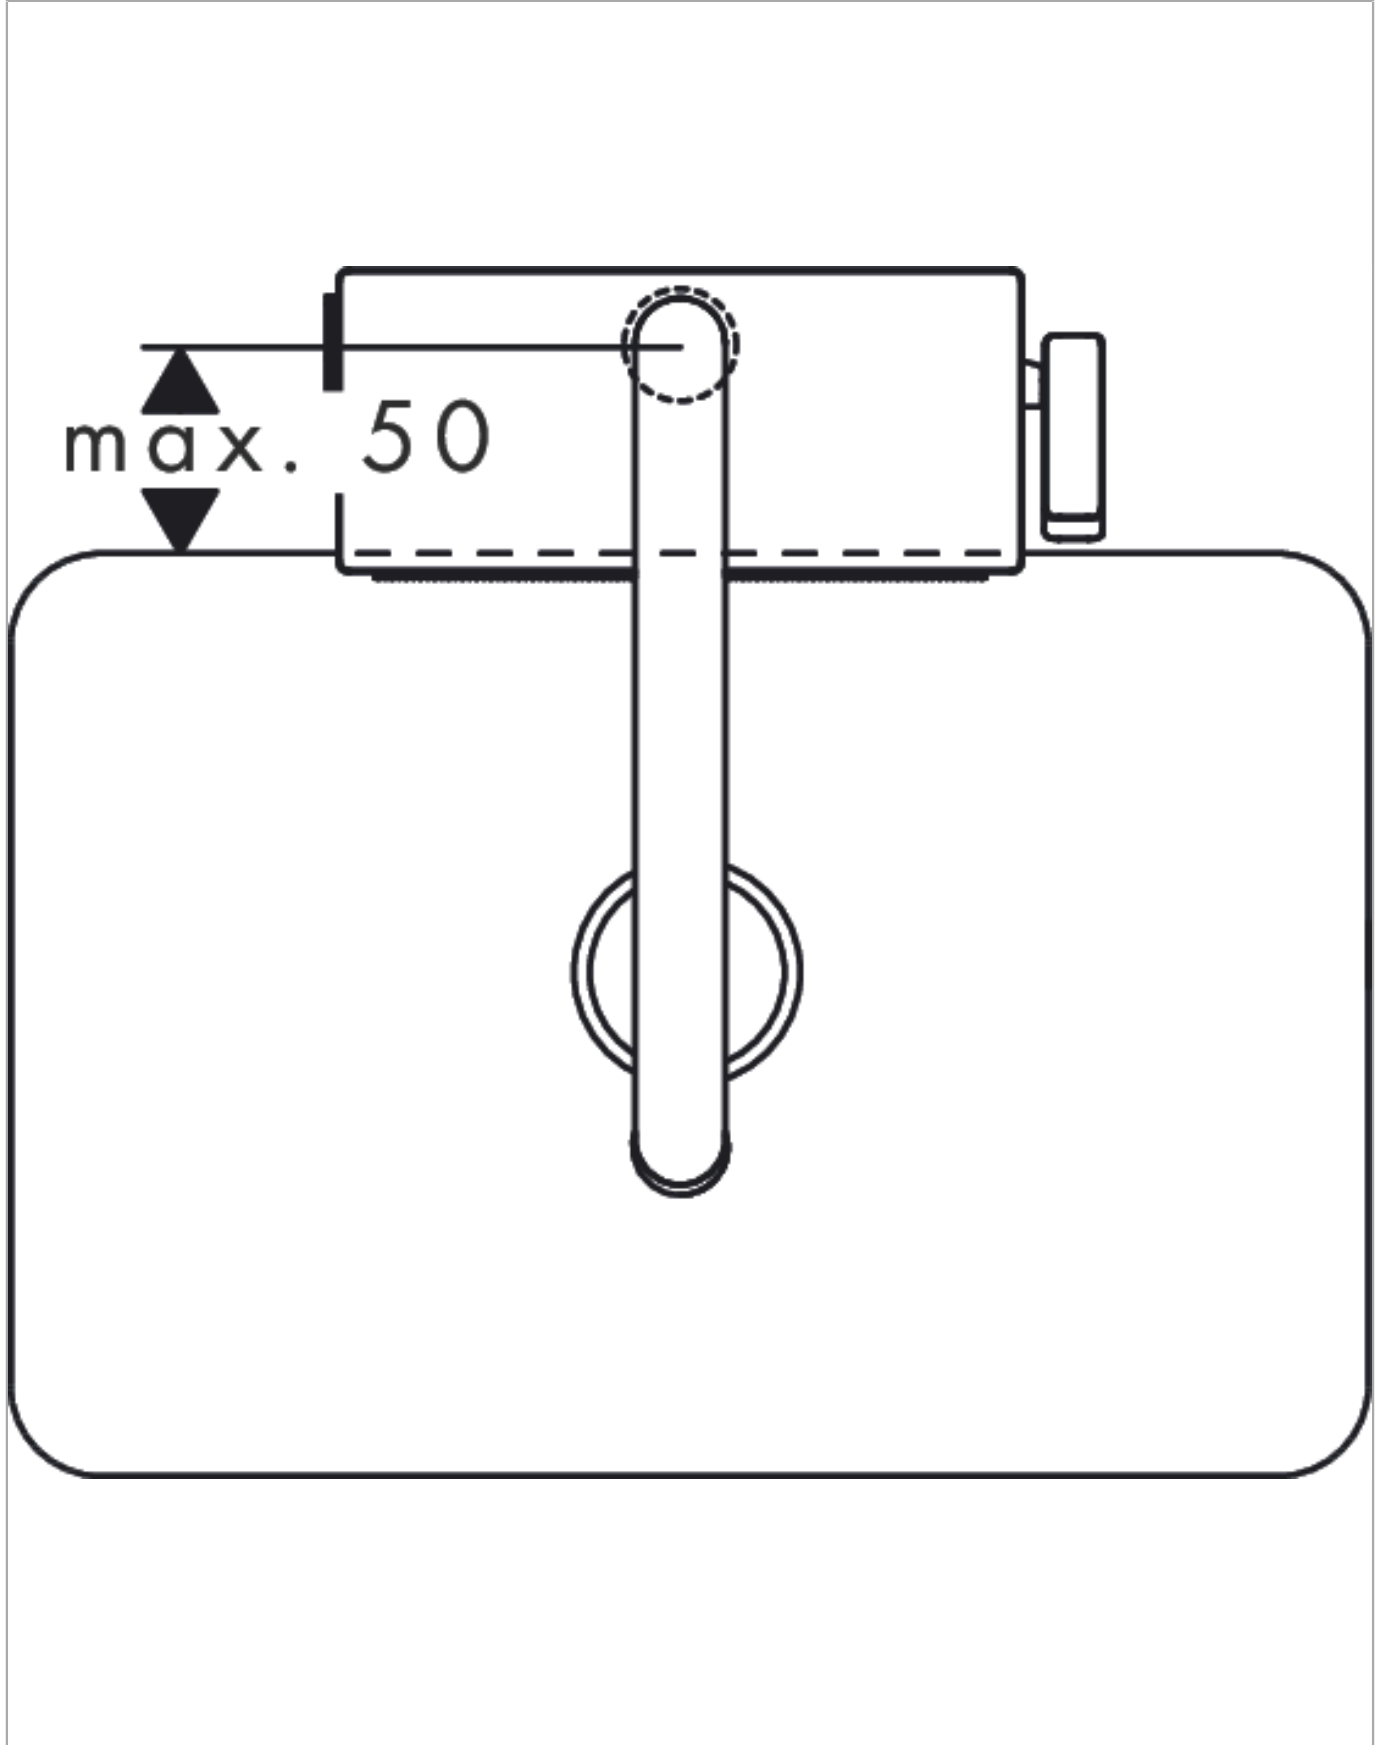

Aquno Select M81
Single lever kitchen mixer 170, pull-out spray, 3jet, sBox
Finish: **Matt Black** Article Number: **73831670**

Installation examples