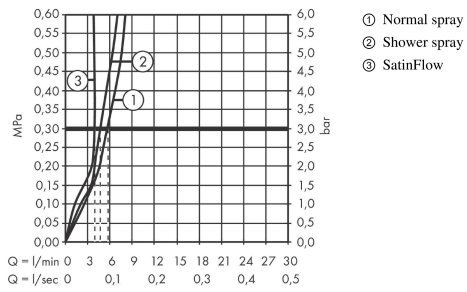

Aquno Select M81
Single lever kitchen mixer 170, pull-out spray, 3jet, sBox
Finish: **Matt Black** Article Number: **73831670**

Flowchart

The consumption was measured in combination with the appropriate fittings (thermostat/mixer/in-wall valve) to reflect actual application in practice.