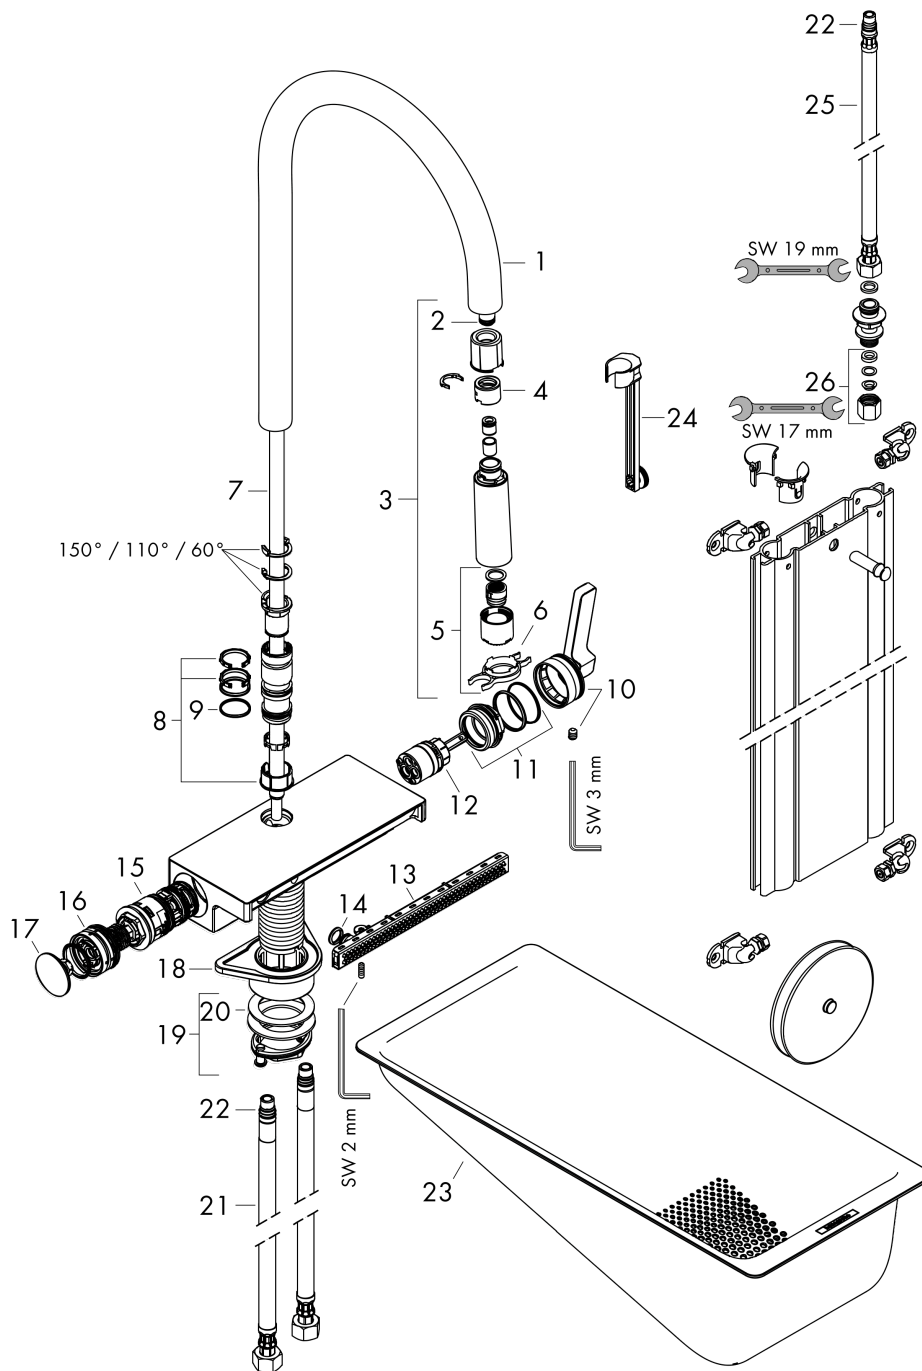

Installation examples

Aquno Select M81
Single lever kitchen mixer 170, pull-out spray, 3jet, sBox
 Finish: **Matt Black** Article Number: **73831670**

Exploded Drawing

Year of production: >12/19

Aquno Select M81
Single lever kitchen mixer 170, pull-out spray, 3jet, sBox
 Finish: **Matt Black** Article Number: **73831670**

Spare part list

Year of production: >12/19

| Pos. | Description | Article Number | PC | PU |
|------|-----------------------------------|----------------|----|----|
| 1 | spout cpl. | 93779670 | 64 | 1 |
| 2 | O-ring 8x2 | 98112000 | 1 | 1 |
| 3 | handspray | 93778670 | 64 | 1 |
| 4 | non return valve DW 10 | 96456000 | 3 | 1 |
| 5 | spray former | 93342000 | 10 | 1 |
| 6 | service tool | 95910000 | 3 | 1 |
| 7 | hose | 93754000 | 14 | 1 |
| 8 | set of lever collars | 98365000 | 3 | 1 |
| 9 | O-ring 19x2 | 98426000 | 1 | 1 |
| 10 | handle | 93776670 | 64 | 1 |
| 11 | nut | 92926000 | 5 | 1 |
| 12 | cartridge, assy | 93183000 | 15 | 1 |
| 13 | spray head cpl. | 93781670 | 66 | 1 |
| 14 | O-ring 10x2 | 98170000 | 1 | 1 |
| 15 | selector assy | 93558000 | 14 | 1 |
| 16 | spring with sleeve | 93782000 | 15 | 1 |
| 17 | cover | 93777670 | 62 | 1 |
| 18 | support | 97523000 | 2 | 1 |
| 19 | fixing set (special) | 93253000 | 6 | 1 |
| 20 | lever collar | 97548000 | 1 | 1 |
| 21 | connection hose 900 mm M10x1 G3/8 | 93780000 | 10 | 1 |
| 22 | O-ring 8x1,75 | 97827000 | 1 | 1 |
| 23 | - | 40963000 | 99 | 1 |
| 24 | extension set | 43333000 | 99 | 1 |
| 25 | connection hose 450 mm M10x1 G3/8 | 96507000 | 9 | 1 |
| 26 | squeezing connection | 96099000 | 3 | 1 |